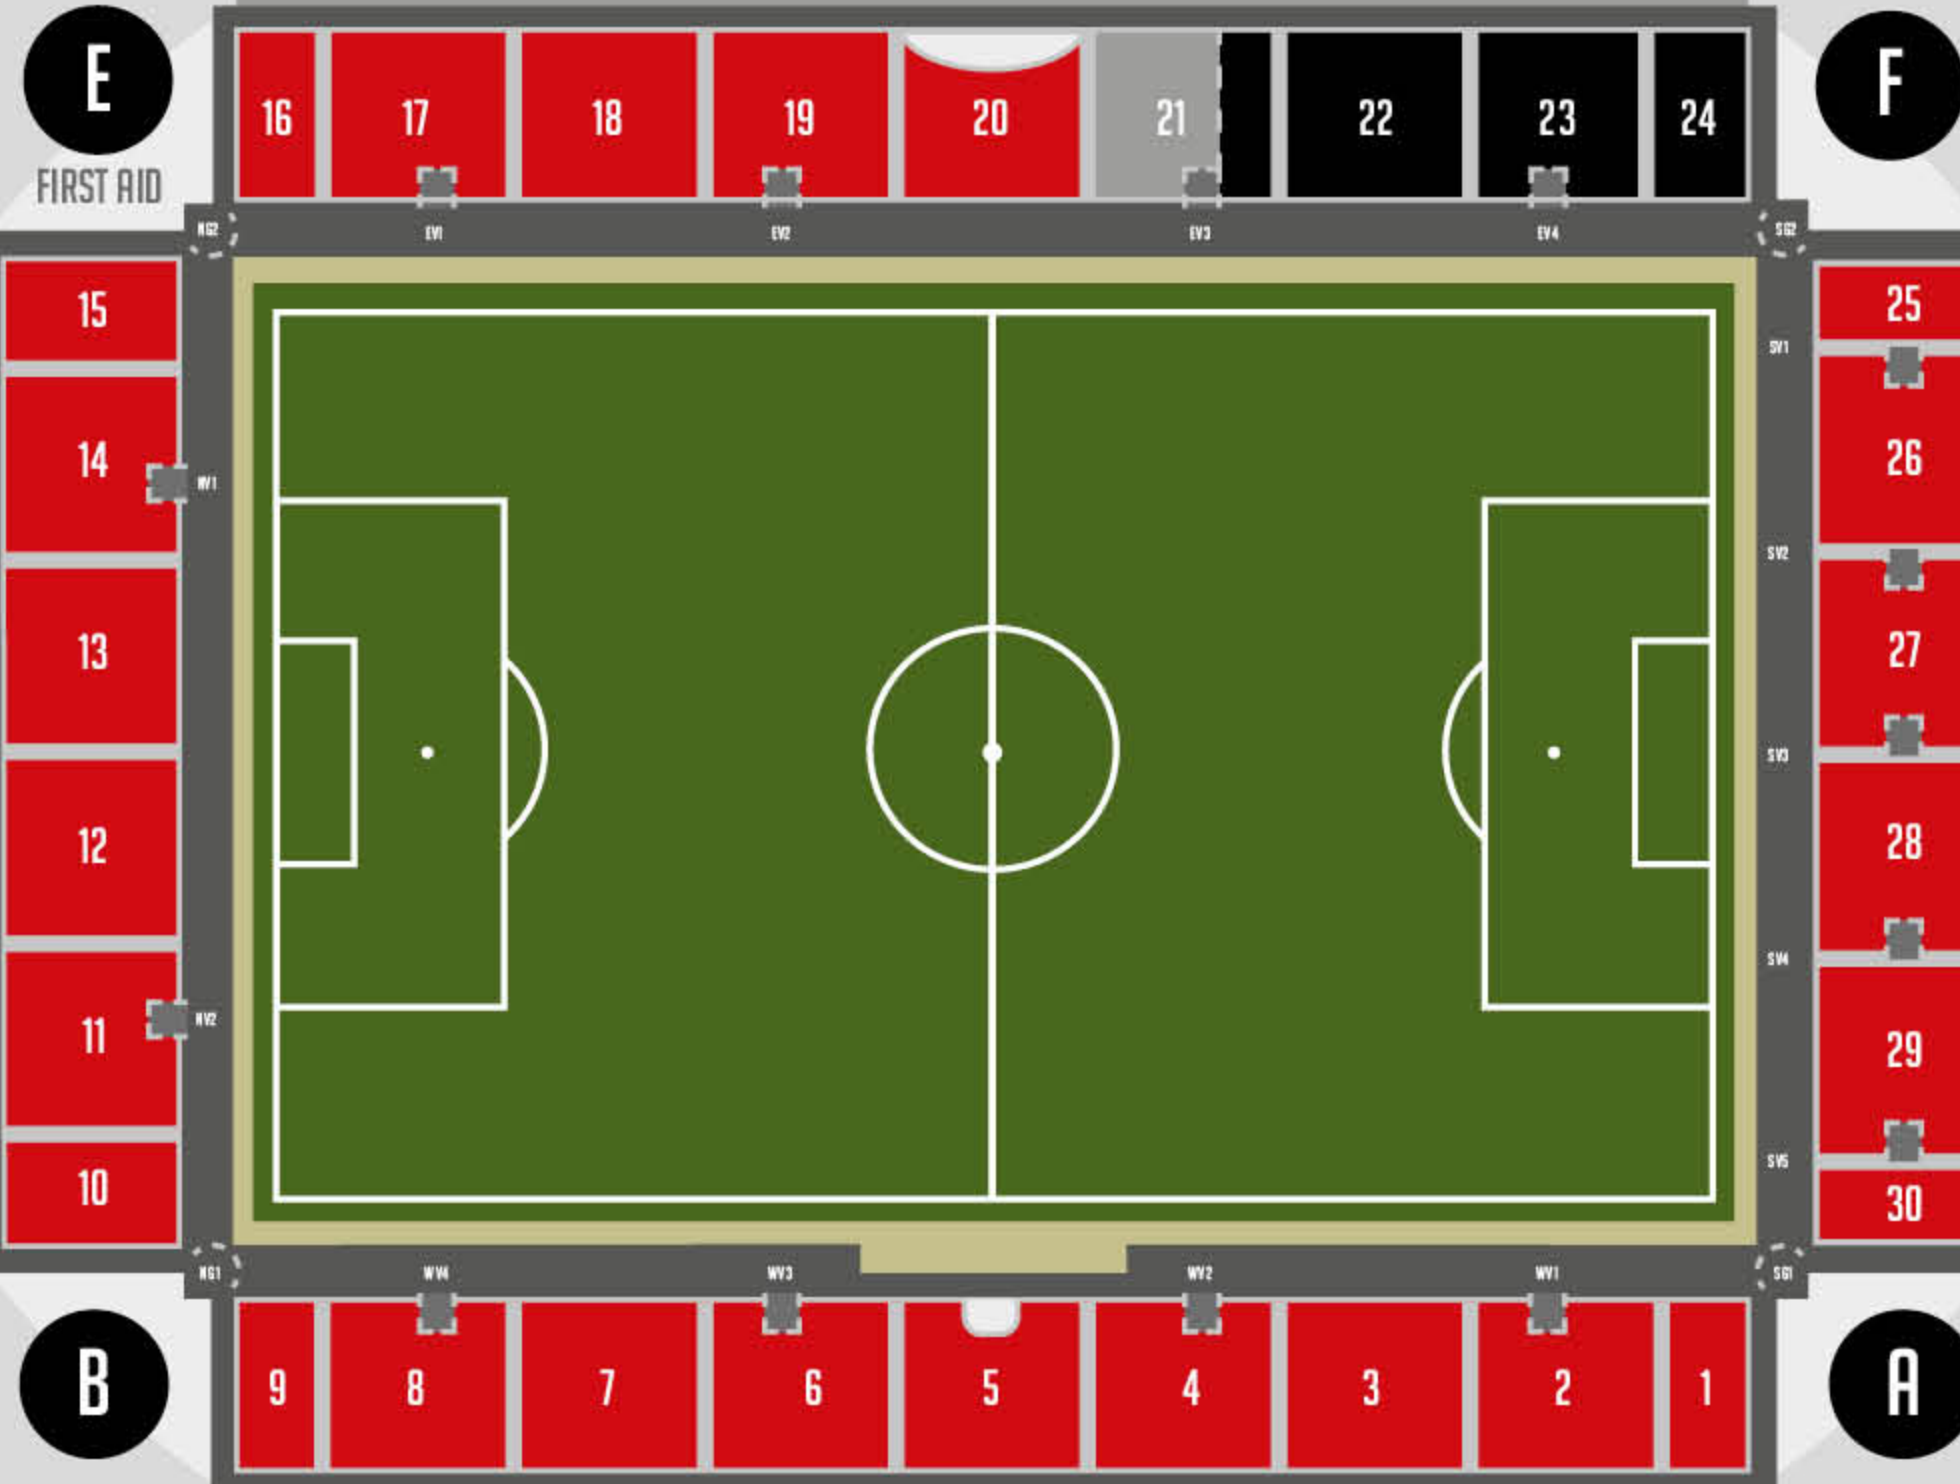

HAREWOOD COLLEGE
(FREE SUPPORTER PARKING)

EAST STAND

DC LOUNGE
ACCESSIBLE VIEWING PLATFORM

AWAY SUPPORTERS
BLOCKS 21-24

CYCLES

ALLOCATED AWAY
DISABLED PARKING

OB
COMPUND

SOUTH CAR PARK

AWAY
COACHES

THISTLEBARROW ROAD

VITALITY STEVE FLETCHER NORTH STAND

COLMAR TED MACDOUGALL SOUTH STAND

SUPERSTORE ACCESSIBLE TICKET OFFICE MAIN RECEPTION 1910 CLUB BAR MEDIA ENTRANCE MATCHDAY DISABILITY LIASON OFFICER ACCESSIBLE TOILETS